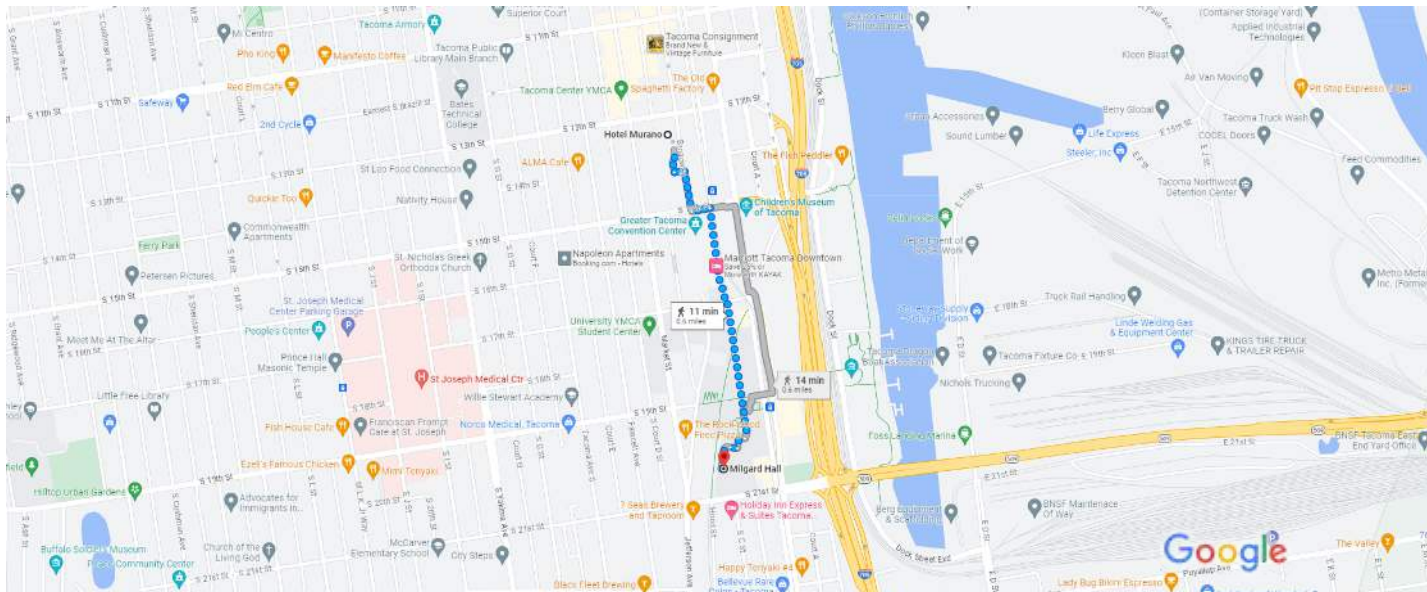

Hotel Murano, 1320 Broadway, Tacoma, WA 98402 to Milgard Hall, 1950 S C St, Tacoma, WA 98402

Walk 0.6 mile, 11 min

Map data ©2023 Google 500 ft

Use caution—walking directions may not always reflect real-world conditions

### Hotel Murano

1320 Broadway, Tacoma, WA 98402

- ↑ 1. Head south toward Broadway  
⚠️ Restricted usage road  
180 ft
- ↶ 2. Turn left toward Broadway  
⚠️ Restricted usage road  
66 ft
- ↷ 3. Turn right onto Broadway  
308 ft
- ↶ 4. Turn left onto S 15th St  
171 ft
- ↷ 5. Turn right onto Commerce St  
0.3 mi
- ↷ 6. Turn right onto S C St  
121 ft
- ↷ 7. Turn right  
52 ft
- ↶ 8. Slight left  
📍 Destination will be on the left  
213 ft

**Milgard Hall**

1950 S C St, Tacoma, WA 98402